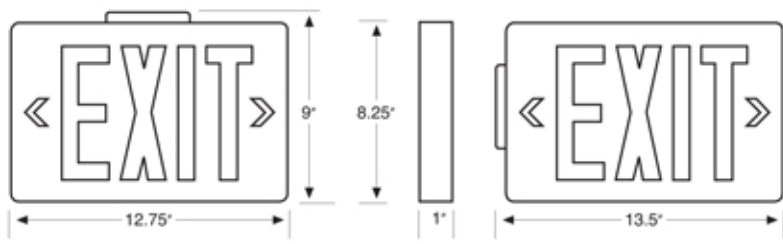

DIMENSIONS

Ordering Information

Series	Number of faces	Face Color	Housing Color	Life (In Years)	Example Catalog #
SLX	1-Single Face	R-Red G-Green	W-White B-Black C-Chrome BA-Brushed Aluminum	10-Ten Years	SLX1RB-10
	2-Double Face			20-Twenty Years	