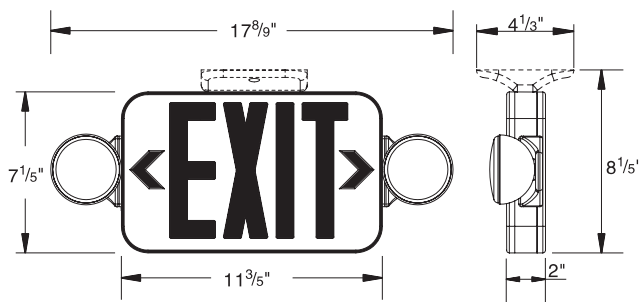

MICRO EXIT COMBO SERIES

Thermoplastic Combo LED Exit Sign/Emergency Light

Energy-saving combination LED exit sign and emergency lighting unit in one compact, modern design, flexibility and multi-function capabilities. Innovative LED Lamp heads.

DIMENSIONS

FEATURES

- Injection-molded, high impact, UL 94 V-0 Thermoplastic
- Snap-together construction speeds installation
- Universal mounting plate with quick-connect feature
- Universal J-box pattern
- Field replacement chevron directional indicator knockouts
- Universal single face and double face (extra faceplate included)
- Fully adjustable glare-free lighting heads
- White housing is standard, with an optional black housing available
- LED expected life is more than 10 years
- Vf (V) for lamp head LED is max. 3.6V, 20mA, max. wattage is 0.072W
- Dual-voltage input 120V or 277V AC operation
- Combo unit includes test switch
- Status indicator lamp
- Maintenance free sealed 3.6V Ni-Cad rechargeable battery which provides 90 minutes of emergency power
- UL 924 listed
- UL indoor damp location listed standard, 68°F (20°C) to 86°F (30°C)
- National Electrical Code (NEC)
- Five-year warranty

ELECTRICAL SPECIFICATIONS

Model	Current(mA)/Power(W)	
	@120VAC,60Hz	@277VAC,60Hz
PAC0434BXGX	32/3.9	15/3.9
PAC0434BXRX	44/5.0	17/4.8
PAC0434BXGXH	32/3.9	15/3.91
PAC0434BXRXH	44/5.0	17/4.85
PAC0434BXGXHRC	32/3.9	15/3.9
PAC0434BXRXHRC	44/5.0	17/4.8
PAC0434BXGXHSD	27/3.0	12/3.0
PAC0434BXRXHSD	25/2.8	11/2.8
PAC0434BXGXHRCSD	38/4.1	17/4.2
PAC0434BXRXHRCSD	38/4.1	17/4.0

RUN TIME CHART OF REMOTE CAPABLE PAC0434

Remote Head QTY	0	1	2	3	4
Hrs of Operation	3 Hrs	2 Hrs	1.5 Hrs	N/A	N/A

ORDERING INFORMATION

Series	Operation	Number of Faces	Letter Color	Housing Finish	Options	Function
PAC0434	B = Battery Backup	1 = One Face 2 = Two Face	R = Red G = Green	W = White B = Black	Blank = None H = High Brightness Lamp Head RC = Remote Load Capability HRC = High Brightness Lamp with Remote Capability	Blank = Standard SD = Self-Diagnostic